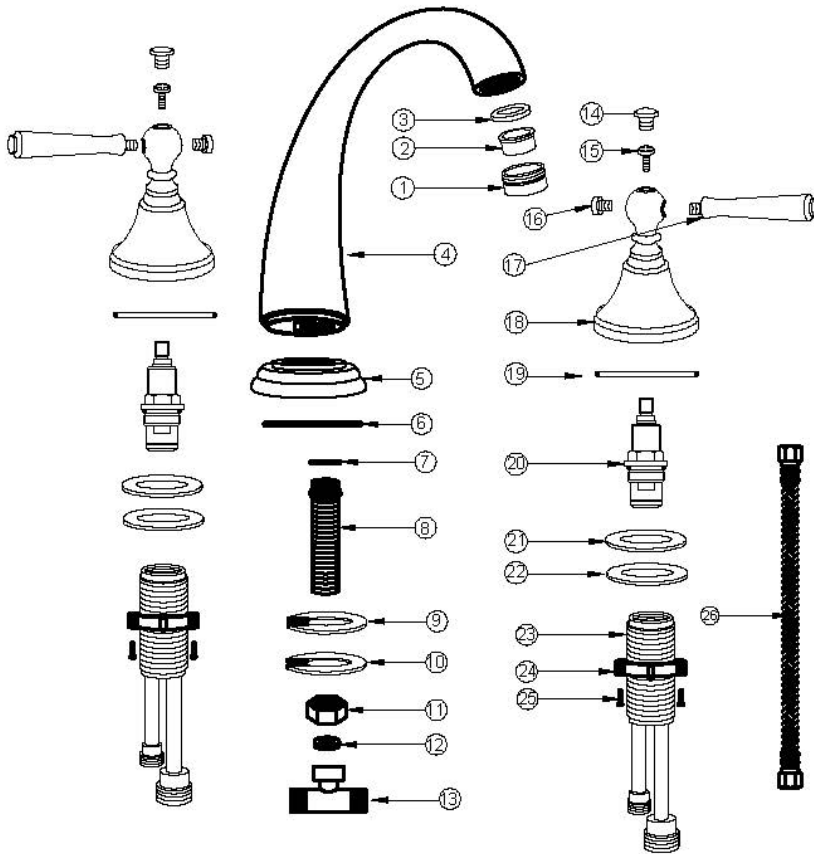

Widespread lavatory faucet B501PC and B501BN

Apogee Faucets reserves the right to make modification and specification changes at any time. Please verify dimensions prior to installation.

Features & Benefits

- Double handle widespread lavatory faucet for flexible installation.
- Top quality durable ceramic disc valves exceed the industry longevity standards two times for a lifetime of durable performance.
- Elegant traditional yet timeless style design.
- Top quality durable brass Construction.
- Spout features quiet and water-efficient aerator.
- Top quality brass pop-up drain included.

Codes and Standards

These products meet or exceed the following codes and standards:

- ANSI A117,1
- ASME A112.18.1
- CSA B-125
- NSF 61/SECTION 9 & ANNEX G
- AB1953

Specified Model & Finish

Model #	Description	Finish
B501PC	Wide Spread Bathroom Faucet with Brass Pop-up Drain	Polished Chrome
B501BN	Wide Spread Bathroom Faucet with Brass Pop-up Drain	Brushed Nickel

Product Diagram

Parts Explore

Exploded Drawing:

26	B501-26	Water Supply Hose	2
25	B501-25	Screw	4
24	B501-24	Lock Nut	2
23	B501-23	Valve Body	2
22	B501-22	Metal Washer	2
21	B501-21	Gasket	2
20	B501-20	Cartridge	2
19	B501-19	O-ring	1
18	B501-18	Canopy Assembly	2
17	B501-17	Handle Insert	2
16	B501-16	Handle Trim End	2
15	B501-15	Screw	2
14	B501-14	Handle Cap	2
13	B501-13	Adapter	1
12	B501-12	Gasket	1
11	B501-11	Lock Nut	1
10	B501-10	Metal Washer	1
9	B501-09	Gasket	1
8	B501-08	Spout Shank	1
7	B501-07	O-ring	1
6	B501-06	O-ring	1
5	B501-05	Spout Trim Ring	1
4	B501-04	Spout Body	1
3	B501-03	Gasket	1
2	B501-02	Aerator	1
1	B501-01	Aerator cover	1
No.	Part No.	Part Description	Quantity