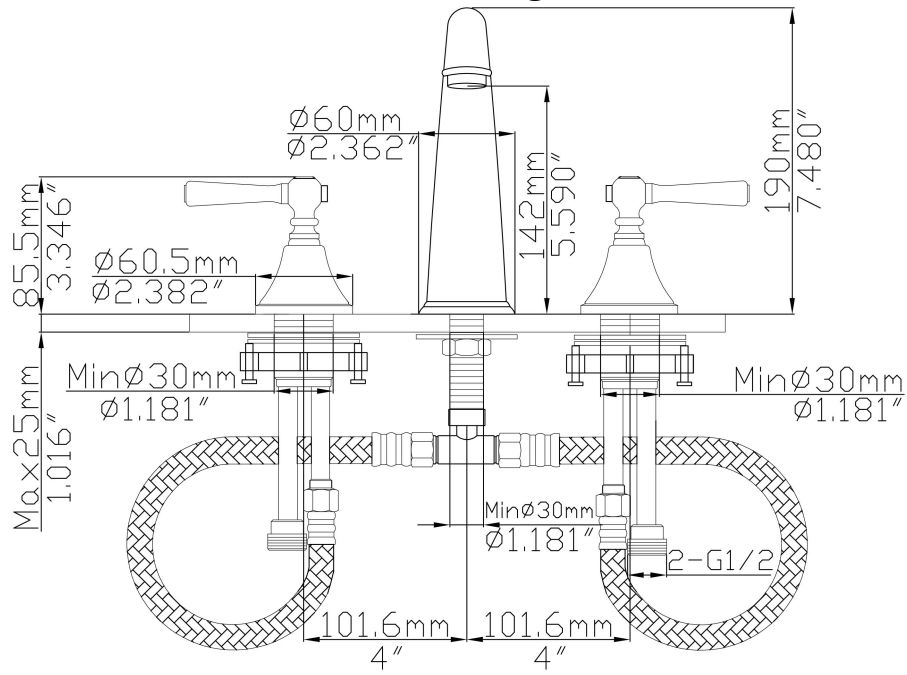

Widespread lavatory faucet B501PC and B501BN

Apogee Faucets reserves the right to make modification and specification changes at any time. Please verify dimensions prior to installation.

Features & Benefits

- Double handle widespread lavatory faucet for flexible installation.
- Top quality durable ceramic disc valves exceed the industry longevity standards two times for a lifetime of durable performance.
- Elegant traditional yet timeless style design.
- Top quality durable brass Construction.
- Spout features quiet and water-efficient aerator.
- Top quality brass pop-up drain included.

Codes and Standards

These products meet or exceed the following codes and standards:

- ANSI A117,1
- ASME A112.18.1
- CSA B-125
- NSF 61/SECTION 9 & ANNEX G
- AB1953

Specified Model & Finish

Model #	Description	Finish
B501PC	Wide Spread Bathroom Faucet with Brass Pop-up Drain	Polished Chrome
B501BN	Wide Spread Bathroom Faucet with Brass Pop-up Drain	Brushed Nickel

Product Diagram

Parts Explore

Exploded Drawing:

26	B501-26	Water Supply Hose	2
25	B501-25	Screw	4
24	B501-24	Lock Nut	2
23	B501-23	Valve Body	2
22	B501-22	Metal Washer	2
21	B501-21	Gasket	2
20	B501-20	Cartridge	2
19	B501-19	O-ring	1
18	B501-18	Canopy Assembly	2
17	B501-17	Handle Insert	2
16	B501-16	Handle Trim End	2
15	B501-15	Screw	2
14	B501-14	Handle Cap	2
13	B501-13	Adapter	1
12	B501-12	Gasket	1
11	B501-11	Lock Nut	1
10	B501-10	Metal Washer	1
9	B501-09	Gasket	1
8	B501-08	Spout Shank	1
7	B501-07	O-ring	1
6	B501-06	O-ring	1
5	B501-05	Spout Trim Ring	1
4	B501-04	Spout Body	1
3	B501-03	Gasket	1
2	B501-02	Aerator	1
1	B501-01	Aerator cover	1
No.	Part No.	Part Description	Quantity