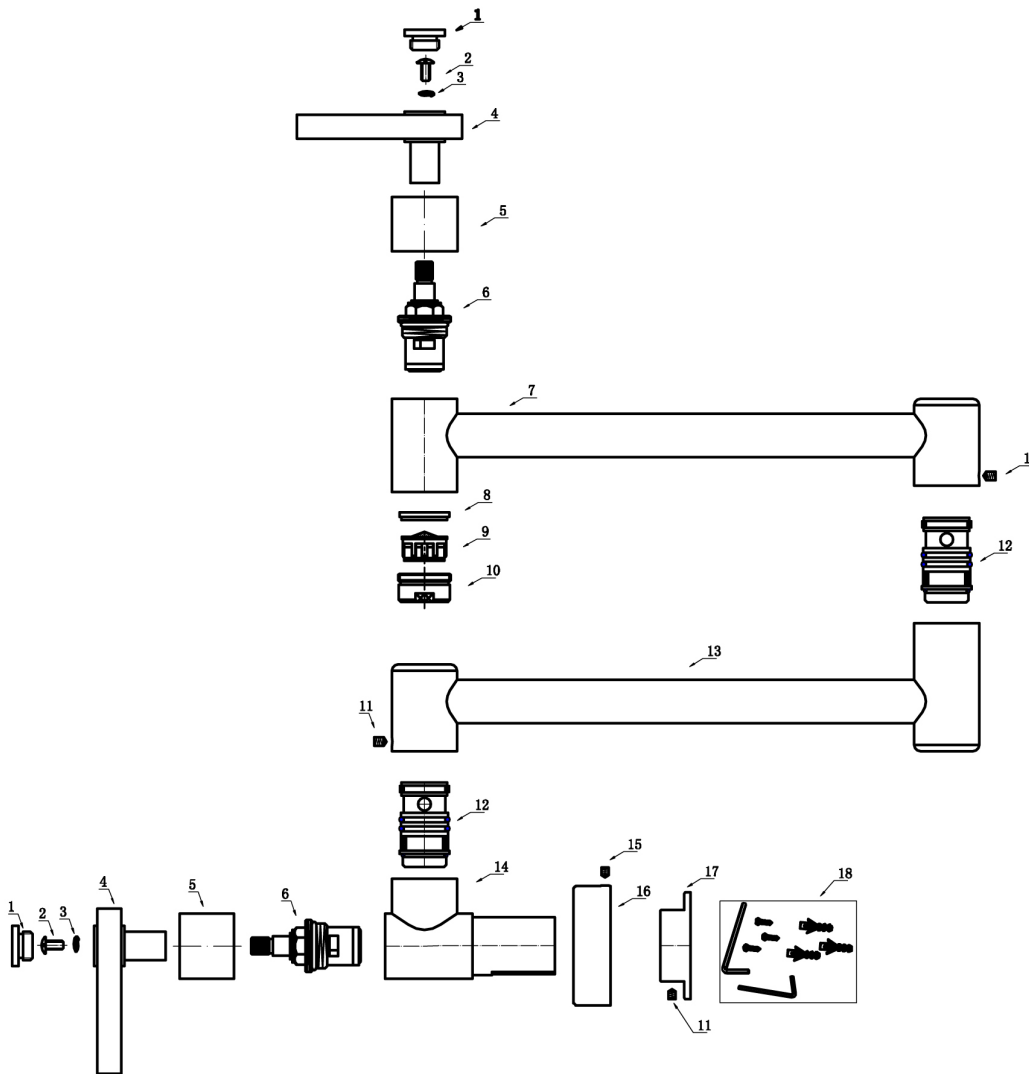

Codes and Standards

These products meet or exceed the following codes and standards:

- ANSI A117,1
- ASME A112.18.1
- CSA B-125
- NSF 61/SECTION 9 & ANNEX G
- AB1953

Specified Model & Finish

Model #	Description	Finish
PF03PC	Flexible Kitchen Pot Filler Faucet	Polished Chrome
PF03BN	Flexible Kitchen Pot Filler Faucet	Brushed Nickel

Product Diagram

Parts Explore

18	small parts
17	faucet holder
16	cover of holder
15	nut
14	body
13	revolve holder
12	connector
11	nut
10	head of aerator
9	aerator
8	plastic washer
7	spout holer
6	cartridge
5	cover
4	handle
3	small ring
2	nut
1	cover