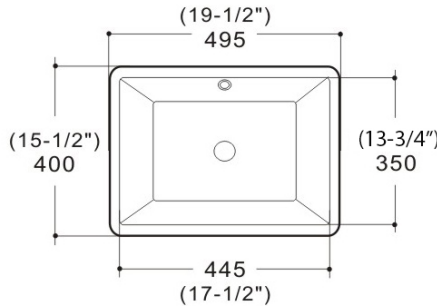

LENOVA

4580 W Roosevelt Rd Hillside, IL 60162 Phone: 312-733-1098

www.LenovaSinks.com Email: order@LenovaSinks.com

SPECIFICATIONS

MODEL PU-06W (White Color)
PU-06B (Biscuit Color)

GENERAL

Fine quality bathroom square sink formed of vitreous china

DESIGN FEATURES

Single bowl depth 4-1/2" with inside bowl dimensions 17-1/2" X 13-3/4" and over all 19-1/2" X 15-1/2" **Color:** White

Mount Style: Undermount

Other: Drain opening 1-3/4".

Outlet Detail

CUPC certified

Minimum cabinet size 24"

Product shall be specified as PU-06W (White Color), PU-06B (Biscuit Color)

Warranty:

Limited life time warranty against manufacturer defects.