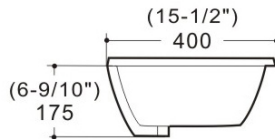

DESIGN FEATURES

Single bowl depth 4-1/2" with inside bowl dimensions 17-1/2" X 13-3/4" and over all 19-1/2" X 15-1/2" **Color:** White

Mount Style: Undermount

Other: Drain opening 1-3/4".

Outlet Detail

CUPC certified

Minimum cabinet size 24"

Product shall be specified as PU-06W (White Color), PU-06B (Biscuit Color)

Warranty:

Limited life time warranty against manufacturer defects.