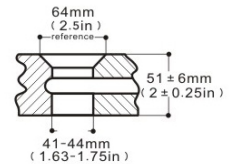

LENOVA

4580 W Roosevelt Rd Hillside, IL 60162 Phone: 312-733-1098

www.LenovaSinks.com Email: order@LenovaSinks.com

SPECIFICATIONS

MODEL PU-06W (White Color)
PU-06B (Biscuit Color)

GENERAL

Fine quality bathroom square sink formed of vitreous china

DESIGN FEATURES

Single bowl depth 4-1/2" with inside bowl dimensions 17-1/2" X 13-3/4" and over all 19-1/2" X 15-1/2" **Color:** White

Mount Style: Undermount

Other: Drain opening 1-3/4".

Outlet Detail

CUPC certified

Minimum cabinet size 24"

Product shall be specified as PU-06W (White Color), PU-06B (Biscuit Color)

Warranty:

Limited life time warranty against manufacturer defects.