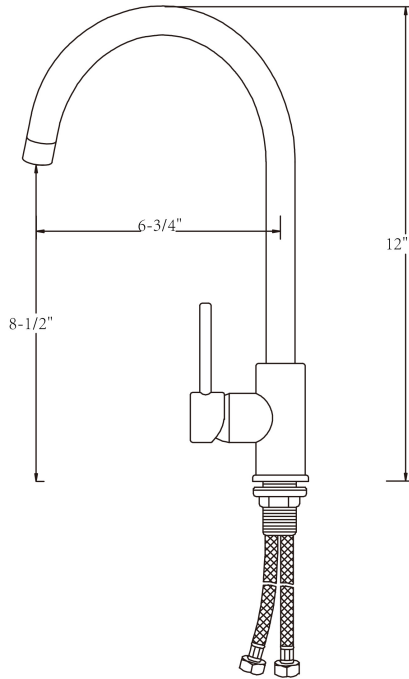

Product Diagram

Parts Explore

| No. | Water contact Y | Description | Material | Finish | Qty |
|--|-----------------|----------------|---|---------------------|----------------|
| 1-1 | Y | body | Lead-free H65 brass | | 1 |
| 1-2 | | Body | Lead-free H59 brass | | 1 |
| 2 | Y | Cartridge | V35D | | 1 |
| 3 | | Pressing nut | H59 | | 1 |
| 4 | | Cover | H59 | | 1 |
| 5 | | Handle | Zinc alloy | | 1 |
| 6 | | Screw | SS304 | | 1 |
| 7 | | Handle pole | Zinc alloy | | 1 |
| 8 | | Screw | SS304 | | 1 |
| 9 | Y | O-ring | N7118F | | 1 |
| 10 | Y | Cylinder spout | H65 | | 2 |
| 11 | Y | Aerator | 40.2001.000 perlator honeycob STD X 2.2 GPM | | 1 |
| 12 | | Spout | H59 | | 1 |
| 13 | | Base | H59 | | 1 |
| 14 | | O-ring | EPDM | | 1 |
| 15 | | Pole | SS304 | | 1 |
| 16 | | gasket | EPDM | | 1 |
| 17 | | Fixing nut | H59 | | 1 |
| 18 | Y | Flexible hose | 96401 | | 2 |
| WENZHOU HAIJUN SANITARY HARDWARE CO.,LTD | | | | MODEL NO. 82H37-*** | KITCHEN FAUCET |