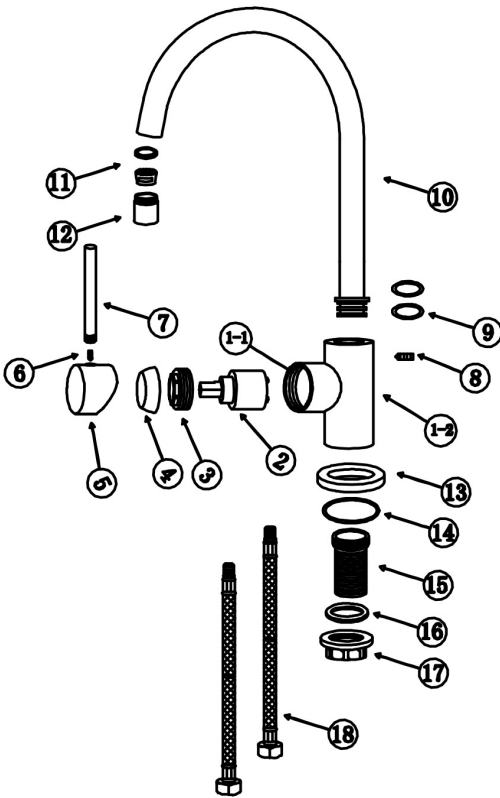

Codes and Standards

These products meet or exceed the following codes and standards:

- ANSI A117,1
- ASME A112.18.1
- CSA B-125
- NSF 61/SECTION 9 & ANNEX G
- AB1953

Specified Model & Finish

| Model # | Description | Finish |
|---------|--|-----------------|
| KB4 5PC | Kitchen  Faucet | Polished Chrome |
| KB4 5BN |  | Brushed Nickel |

Product Diagram

Parts Explore

| No. | Water contact Y | Description | Material | Finish | Qty |
|--|-----------------|----------------|---|---------------------|----------------|
| 1-1 | Y | body | Lead-free H65 brass | | 1 |
| 1-2 | | Body | Lead-free H59 brass | | 1 |
| 2 | Y | Cartridge | V35D | | 1 |
| 3 | | Pressing nut | H59 | | 1 |
| 4 | | Cover | H59 | | 1 |
| 5 | | Handle | Zinc alloy | | 1 |
| 6 | | Screw | SS304 | | 1 |
| 7 | | Handle pole | Zinc alloy | | 1 |
| 8 | | Screw | SS304 | | 1 |
| 9 | Y | O-ring | N7118F | | 1 |
| 10 | Y | Cylinder spout | H65 | | 2 |
| 11 | Y | Aerator | 40.2001.000 perlator honeycob STD X 2.2 GPM | | 1 |
| 12 | | Spout | H59 | | 1 |
| 13 | | Base | H59 | | 1 |
| 14 | | O-ring | EPDM | | 1 |
| 15 | | Pole | SS304 | | 1 |
| 16 | | gasket | EPDM | | 1 |
| 17 | | Fixing nut | H59 | | 1 |
| 18 | Y | Flexible hose | 96401 | | 2 |
| WENZHOU HAIJUN SANITARY HARDWARE CO.,LTD | | | | MODEL NO. 82H37-*** | KITCHEN FAUCET |